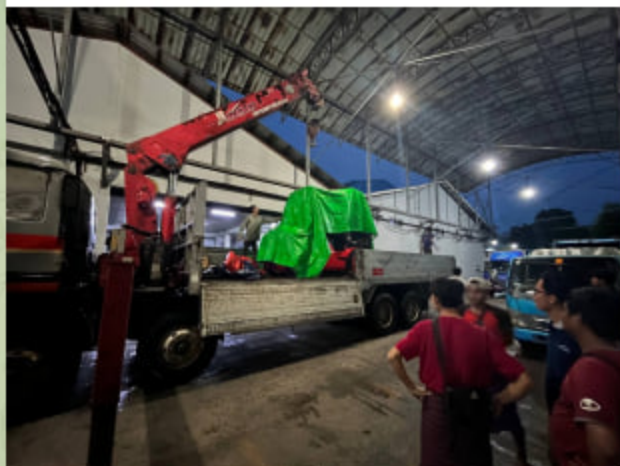

CGD & IS BU

21 members, 3 online

Ko Thiha Thein Aung -DH

Reply

May 24