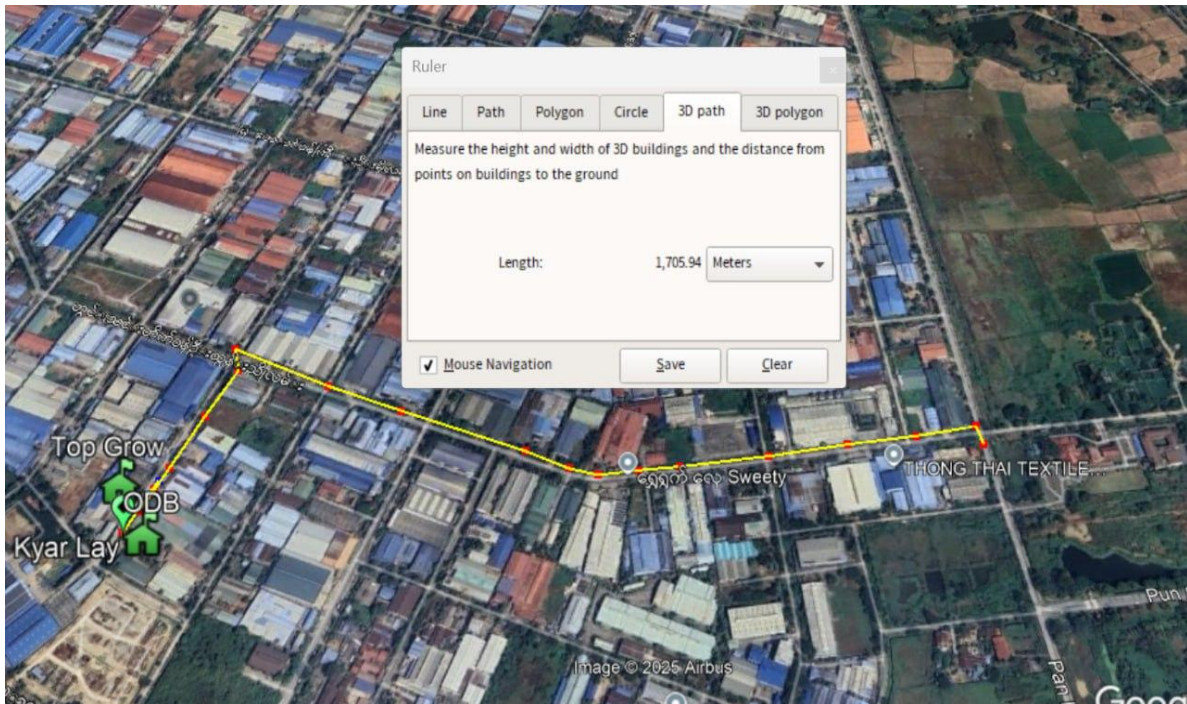

Network Extension In Hlaing Thar Yar Industrial Zone

Confirm Customers

- Kyar Lay Opal International 3 Col.,Ltd Industrial Zone 2

-Top Grow Co., Ltd

Bayint Naung Exchange 8 Core Fiber Cable Laying – 1700 Meter

(1700 M x 500 Ks) = 850,000 Ks