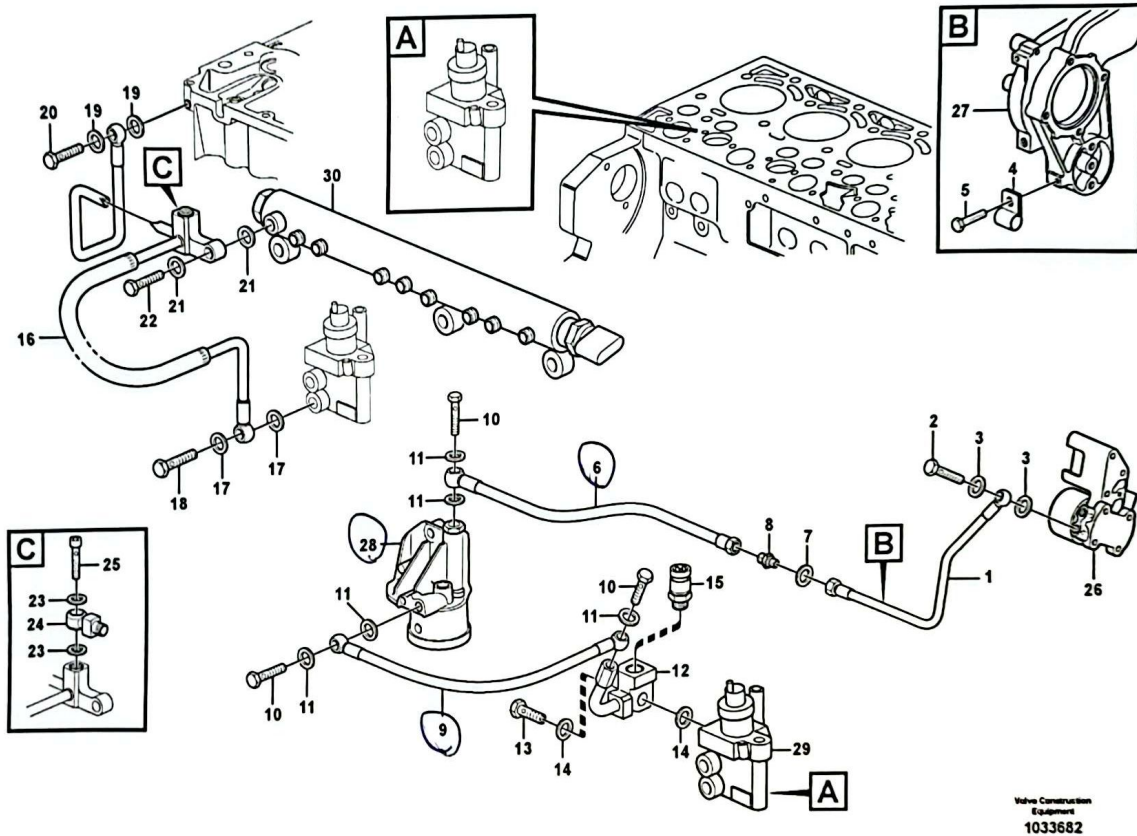

Customer

26.225

Thank Zn Aung

20805349-E Fuel filter = 1pc → Customer Eder Energy Group

20914974-E Fuel Filter Housing = 1pc

21602040-E Hose Assembly = 1pc

993876-E Hose Assembly = 1pc

EG35001 (2Units) 271273, 230001

Date: 2/26/2025	Image id: 1033682	Catalogue: 20460	Model: EC210B LC
Brand: Volvo	Serial: 35001-39999, 40001-41093, 50001-52370, 70001-79999, 80001-80188, 81001-85581, 90001-92051, 95001-95057	Group/Section: 235/300	Title: Fuel pipes, fuel pump 8286124,8287804

Notes

Pos Part

- 20 VOE20460936 • if there is a complaint that this is too short bc it goes thru 2 pipes they need double screw PN 21713266 Deutz number 01178632 there was no pricing in IMS as of (6/2/16) see techline 2223814