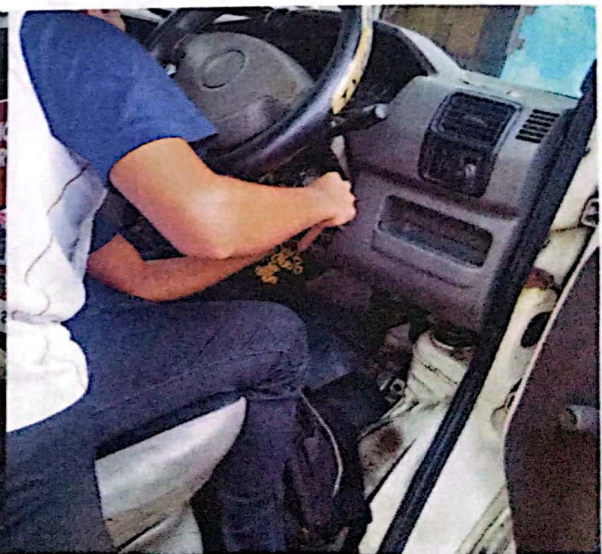

MAC ရုံးအတွင်းရှိ 2F/4863 ,4G/3290 6F/2145 ကား3စီး: TAS အဖွဲ့လာရောက် GPS တပ်ဆင်ပါသည်။

Car No	Type	User	Department	Fuel Amount	Insurance Amount	GPS Amount
4G/3290	Subaru Sambar	Myo Myat Aung	✓ BTC	250,000	539,185	175,000
2F/4863	Mitsubishi Minicab	Zaw Ye Aung	✓ BTC	220,000	513,185	175,000
3 2F/8336	Mitsubishi Minicab	Min Thu	BTC	140,000	539,185	175,000
4 6H/4134	Mitsubishi Minicab	Vacant	BTC	250,000	539,185	175,000
5 6F/2145	Mitsubishi Minicab	Pyae Phyo Oo	✓ BTB	220,000	539,185	175,000
6 6F/2147	Mitsubishi Minicab	Phyo Zin Ko Oo	BTB	220,000	513,185	175,000
7 4H/9692	Subaru Sambar	Nyan Win Phyo	BTC (MDY)	180,000	469,730	175,000
						1,225,000