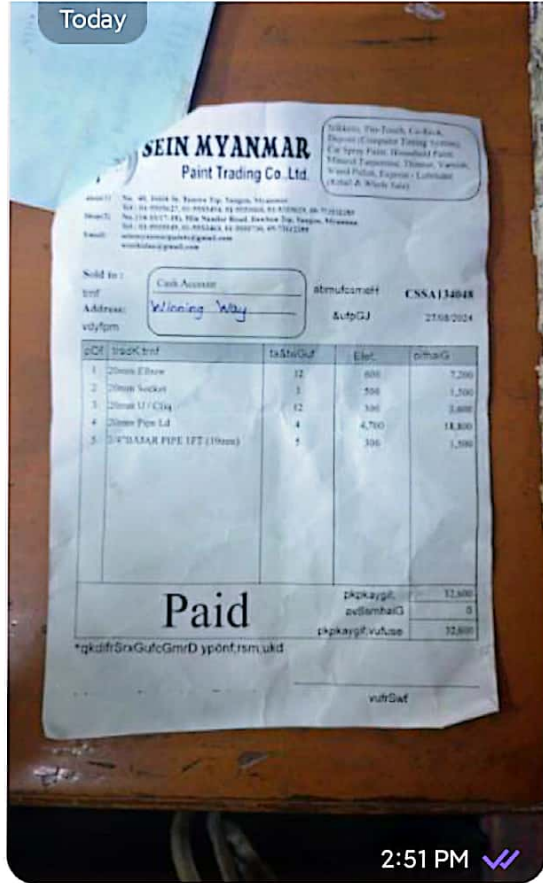

လူကြီးမင်းတို့ရဲ့ ဆိုင်မှာဝယ်ထားသော ပစ္စည်း voucher တွင် winning way ဆိုပြီး system တွင်ထည့်ရေးလို့မရလို့ လက်ရေးဖြင့် Winning way ဆိုပြီး ရေးပေးလိုက်တယ်လို့ ညီမလေးရဲ့ Service Engineer မှ ပြောပါတယ်ရှင်။ လူကြီးမင်းတို့၏ system voucher တွင် Sold to က Cash Account ပဲ ဖြစ်ကြောင်းလေး confirm ပေးပါဦးရှင်။

ဟုတ်ကဲ့ 2:57 PM

ညီမတို့ cash voucher မှာ Sold To ဆိုတဲ့ နေရာနားမှာ

cash Account ဘဲပေါ်ပါတယ်ရှင်
Edited 2:59 PM