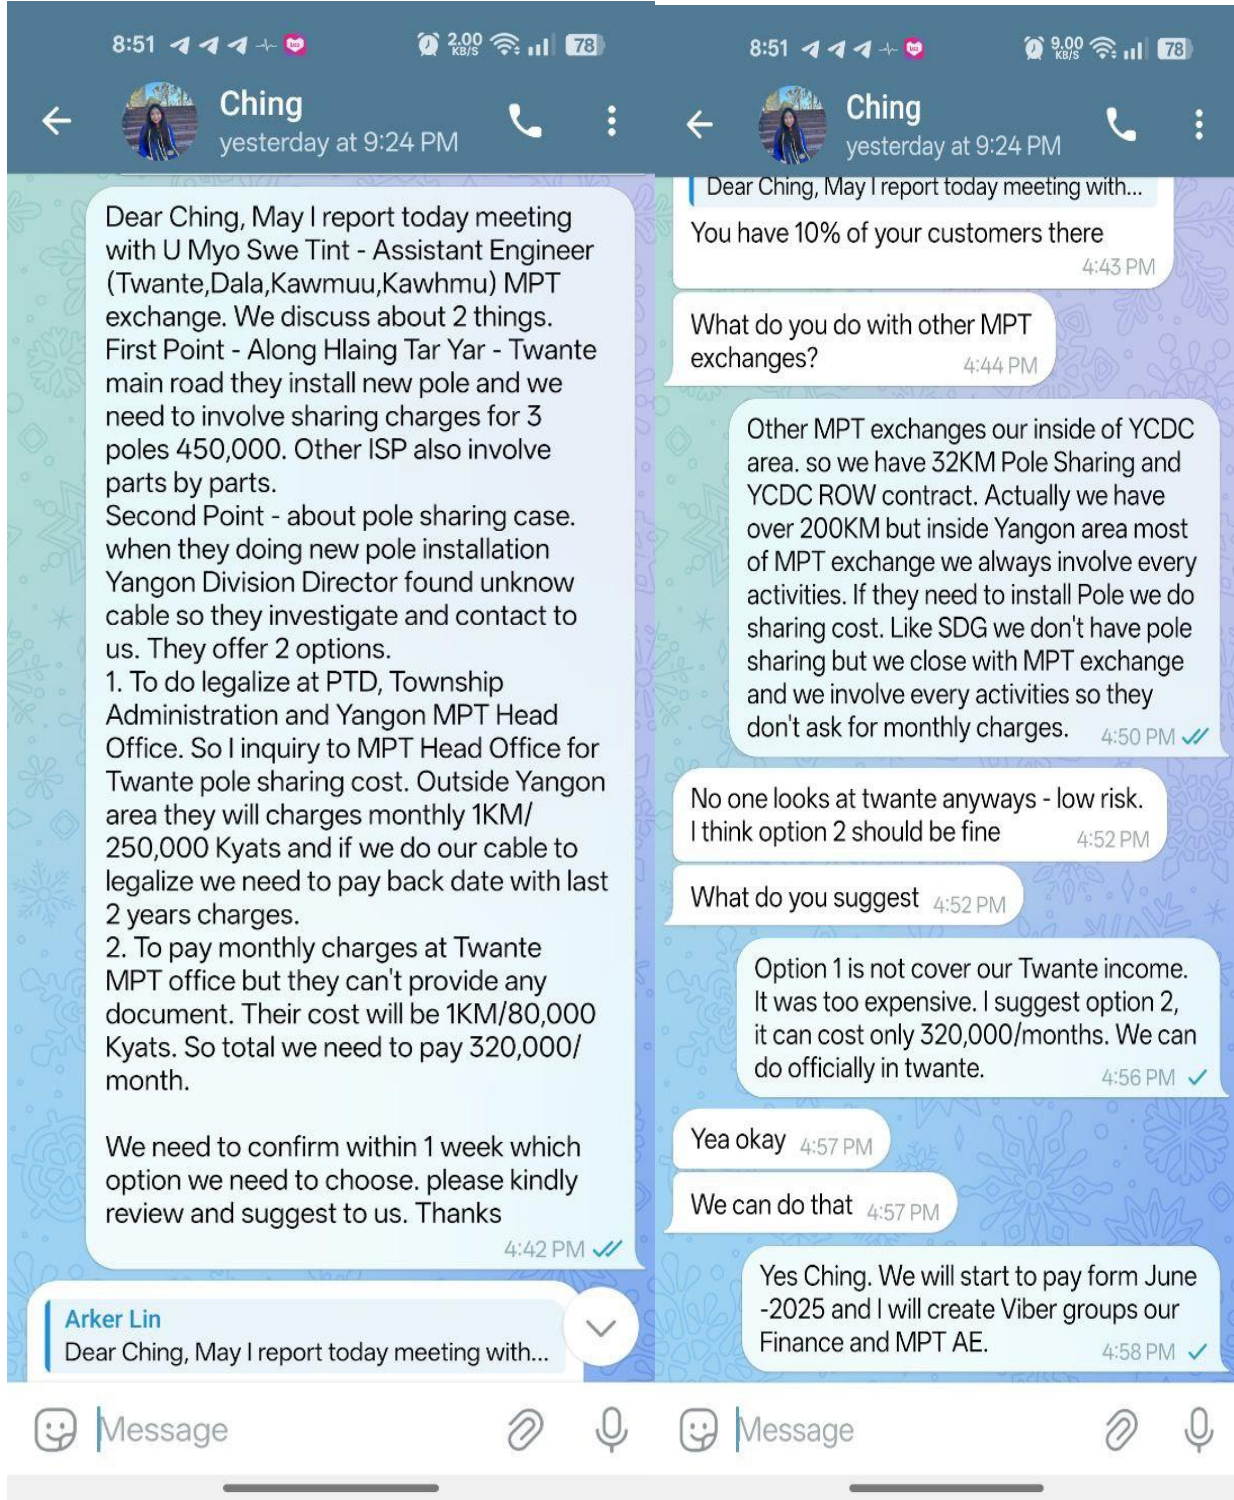

PMC to TWT 24 Core Fiber Route

PMC to TWT 24 Core Fiber Route

24 Core = 4Km

Pole Sharing Charges For Jun, July'25
(4km x 80,000ks x 2Months) = 640,000 Ks

TWT Exchange

09423006577 – U Myo Tint Swe