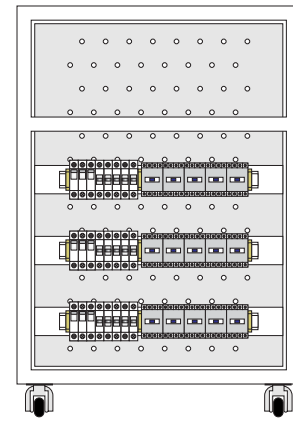

5KW x 3(15KW) LOAD BANK Control Panel (600x800x450)mm Stand (Moveable) Type

FRONT VIEW (EXTERNAL)

FRONT VIEW (INTERNAL)

SIDE VIEW