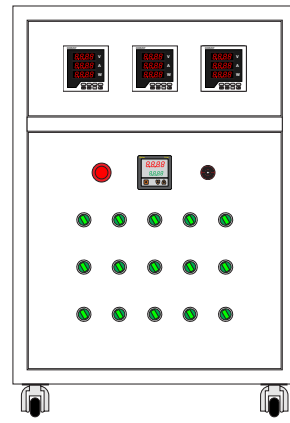

5KW x 3(15KW) LOAD BANK Control Panel (600x800x450)mm Stand (Moveable) Type

FRONT VIEW (EXTERNAL)

FRONT VIEW (INTERNAL)

SIDE VIEW