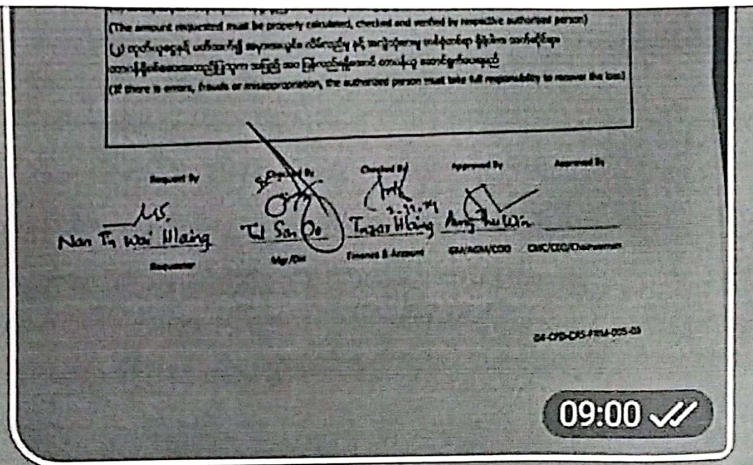

Nan Tin Wai Hlaing (AL)  
Photo  
Proceed with MMK 77600 10:16 AM ✓

Nan Tin Wai Hlaing (AL)  
Photo  
Proceed with MMK 85.200 10:16 AM

08:51

82%

Ko Zaw Min Mye

last seen recently

SHARE MY PHONE NUMBER

09:00 ✓